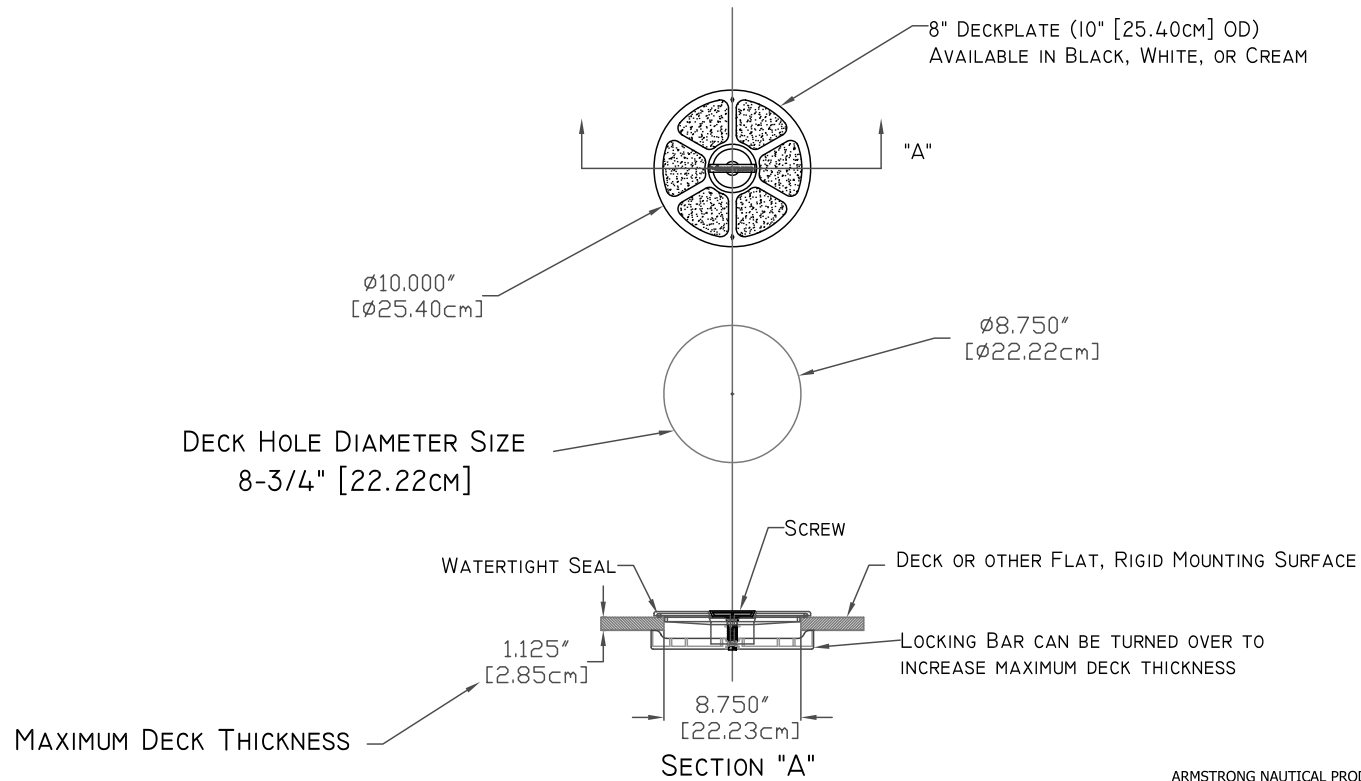

**ARMSTRONG**  
 DP-8  
 DECK PLATE 8"

8" DECKPLATE INSTALLATION

THIS DRAWING CONTAINS INFORMATION PROPRIETARY TO ARMSTRONG NAUTICAL PRODUCTS ANY REPRODUCTIONS DISCLOSURE OR USE OF THIS DRAWING IS EXPRESSLY PROHIBITED EXCEPT AS ARMSTRONG NAUTICAL PRODUCTS MAY OTHERWISE AUTHORIZE IN WRITING. ALL DESIGNS AND/OR PRODUCTS ARE SUBJECT TO CHANGE WITHOUT NOTICE.