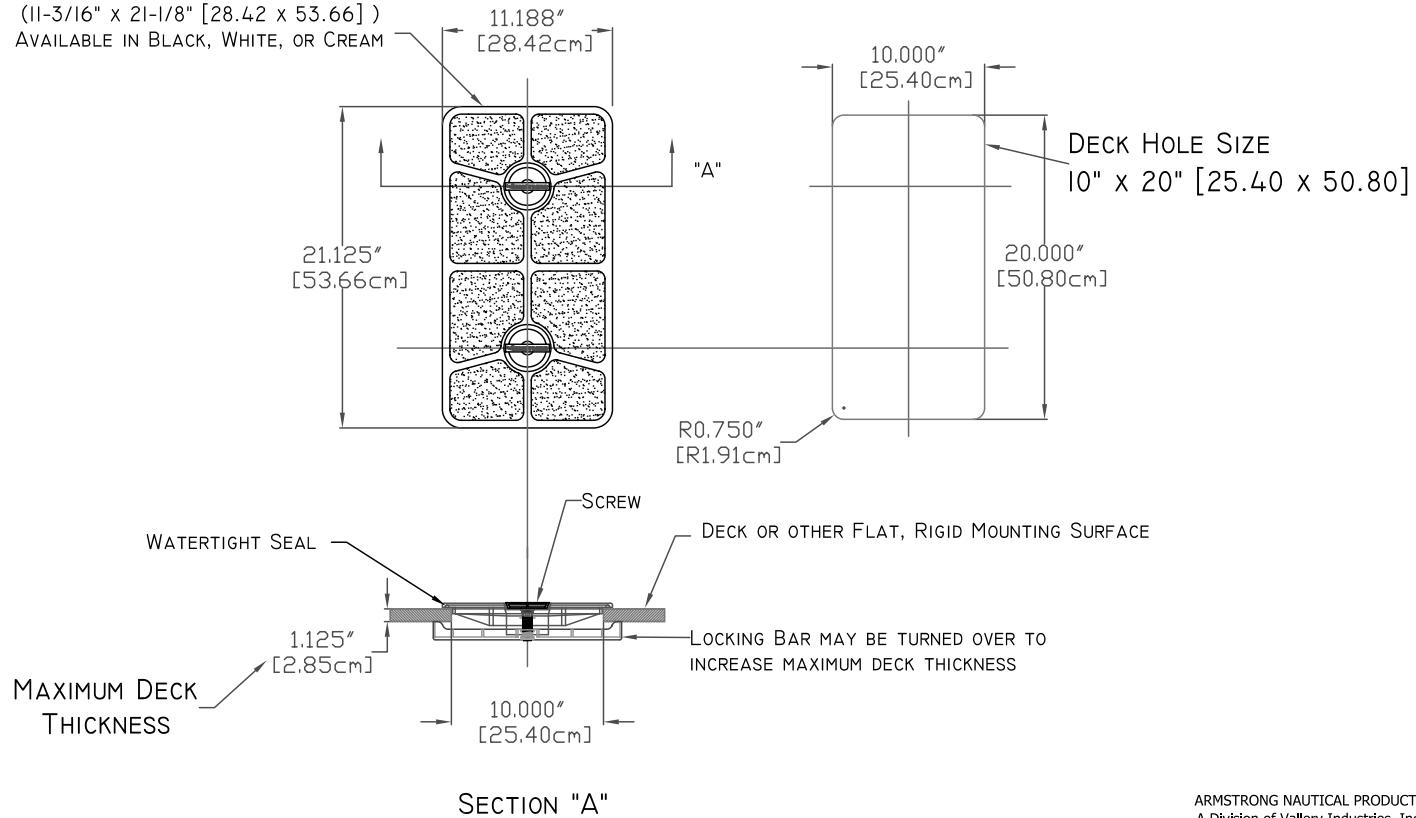

DP-10 x 20
DECK PLATE 10" x 20"

10" x 20" DECKPLATE INSTALLATION

10" x 20" DECKPLATE
(11-3/16" x 21-1/8" [28.42 x 53.66])
AVAILABLE IN BLACK, WHITE, OR CREAM

THIS DRAWING CONTAINS INFORMATION PROPRIETARY TO ARMSTRONG NAUTICAL PRODUCTS ANY REPRODUCTIONS DISCLOSURE OR USE OF THIS DRAWING IS EXPRESSLY PROHIBITED EXCEPT AS ARMSTRONG NAUTICAL PRODUCTS MAY OTHERWISE AUTHORIZE IN WRITING. ALL DESIGNS AND/OR PRODUCTS ARE SUBJECT TO CHANGE WITHOUT NOTICE.