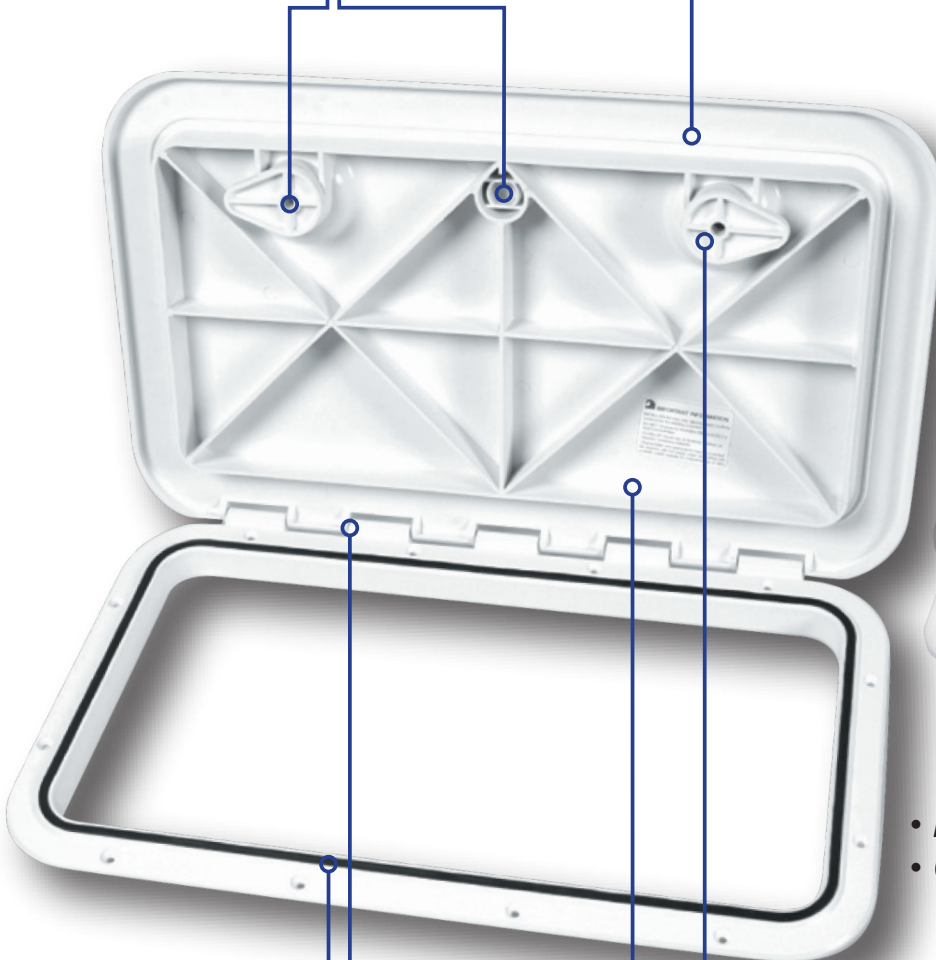

CE
Approved

3 sizes in white or grey

- Easy to install & maintain
- Create a storage locker anywhere!

Weather tight gasket seal

Strong 180° opening hinges

Strong, user friendly handles

Reinforced lid with non-skid surface

SOPAC PLASTIC ACCESS HATCHES

UV RESISTANT ASA PLASTIC
 LOW PROFILE FLUSH FITTING REINFORCED LID.
 NON SKID SURFACE
 SUPPORT NORMAL CREW TRAFFIC
 EASY TO INSTALL

USE FOR:
 STORAGE LOCKERS
 INSPECTION HATCHES
 ANCHOR LOCKERS
 COCKPIT FLOOR STORAGE

4000 SERIES ACCESS HATCHES

180° Opening

The hinges on our 4000 Series Hatches open 180°, the lid completely covers the mounting flange, concealing the fastenings and deflecting water away from the hatch seal. The seal ensures weatherproofing when the hatch is mounted on horizontal and vertical surfaces. Contoured handles provide a positive twist lock action and easy lift grip (even with gloves). Low profile (13mm above deck), injection moulded UV stable plastic hatches designed for installation on any internal or external flat surface. Reinforced lid with non skid surface. Intrusion below deck 18mm. Screw holes are 5mm countersunk. Available in a choice of white or grey, with or without key security lock. CE Approved.

NEW COLOUR - DARK GREY

3000 SERIES ACCESS HATCHES

Round 8"

Low-profile styling with screwhead covers.
 Positive latch with flip-up ring handle.
 Removable centre not hinged.

CODE WHITE	CODE GREY	OUTSIDE FRAME MM	CLEAR OPENING MM	CUT OUT MM
SPA-30308	SPA-30309	265	180	210